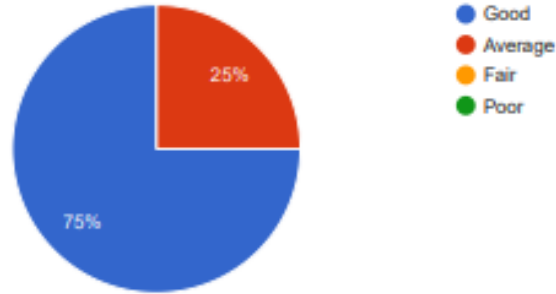

GOVERNMENT OF WEST BENGAL

Office of the Principal

ACHARYA PRAFULLA CHANDRA ROY GOVERNMENT COLLEGE

HIMACHAL VIHAR, MATIGARA, SILIGURI, DARJEELING

Email Address:- apcrgc@apcrgc.org, website: www.apcrgc.org

4. Building

Copy

4 responses

5. Internet services

Copy

4 responses