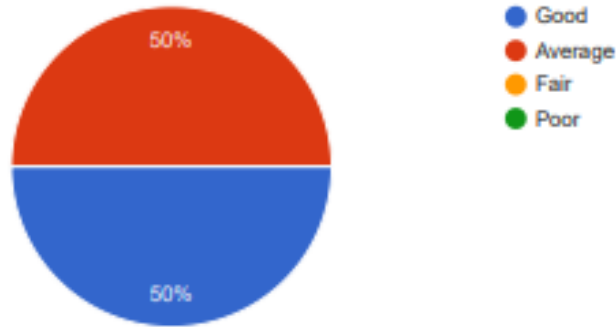

GOVERNMENT OF WEST BENGAL

Office of the Principal

ACHARYA PRAFULLA CHANDRA ROY GOVERNMENT COLLEGE

HIMACHAL VIHAR, MATIGARA, SILIGURI, DARJEELING

Email Address:- apcrgc@apcrgc.org, website: www.apcrgc.org

2. Security

Copy

4 responses