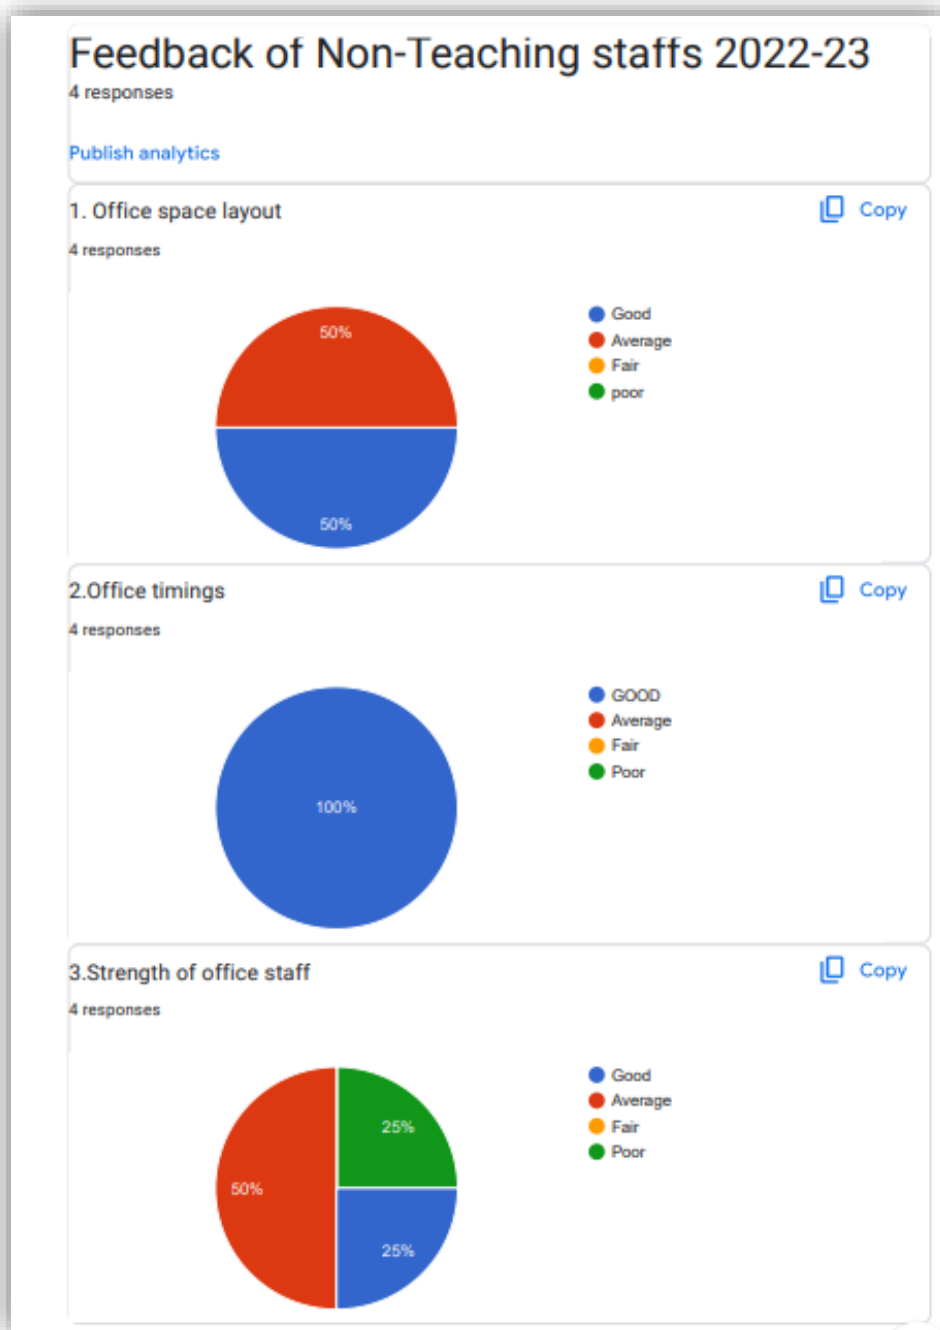

## Feedback (collected from non-teaching staff) analysis report

GOVERNMENT OF WEST BENGAL

Office of the Principal

ACHARYA PRAFULLA CHANDRA ROY GOVERNMENT COLLEGE

HIMACHAL VIHAR, MATIGARA, SILIGURI, DARJEELING